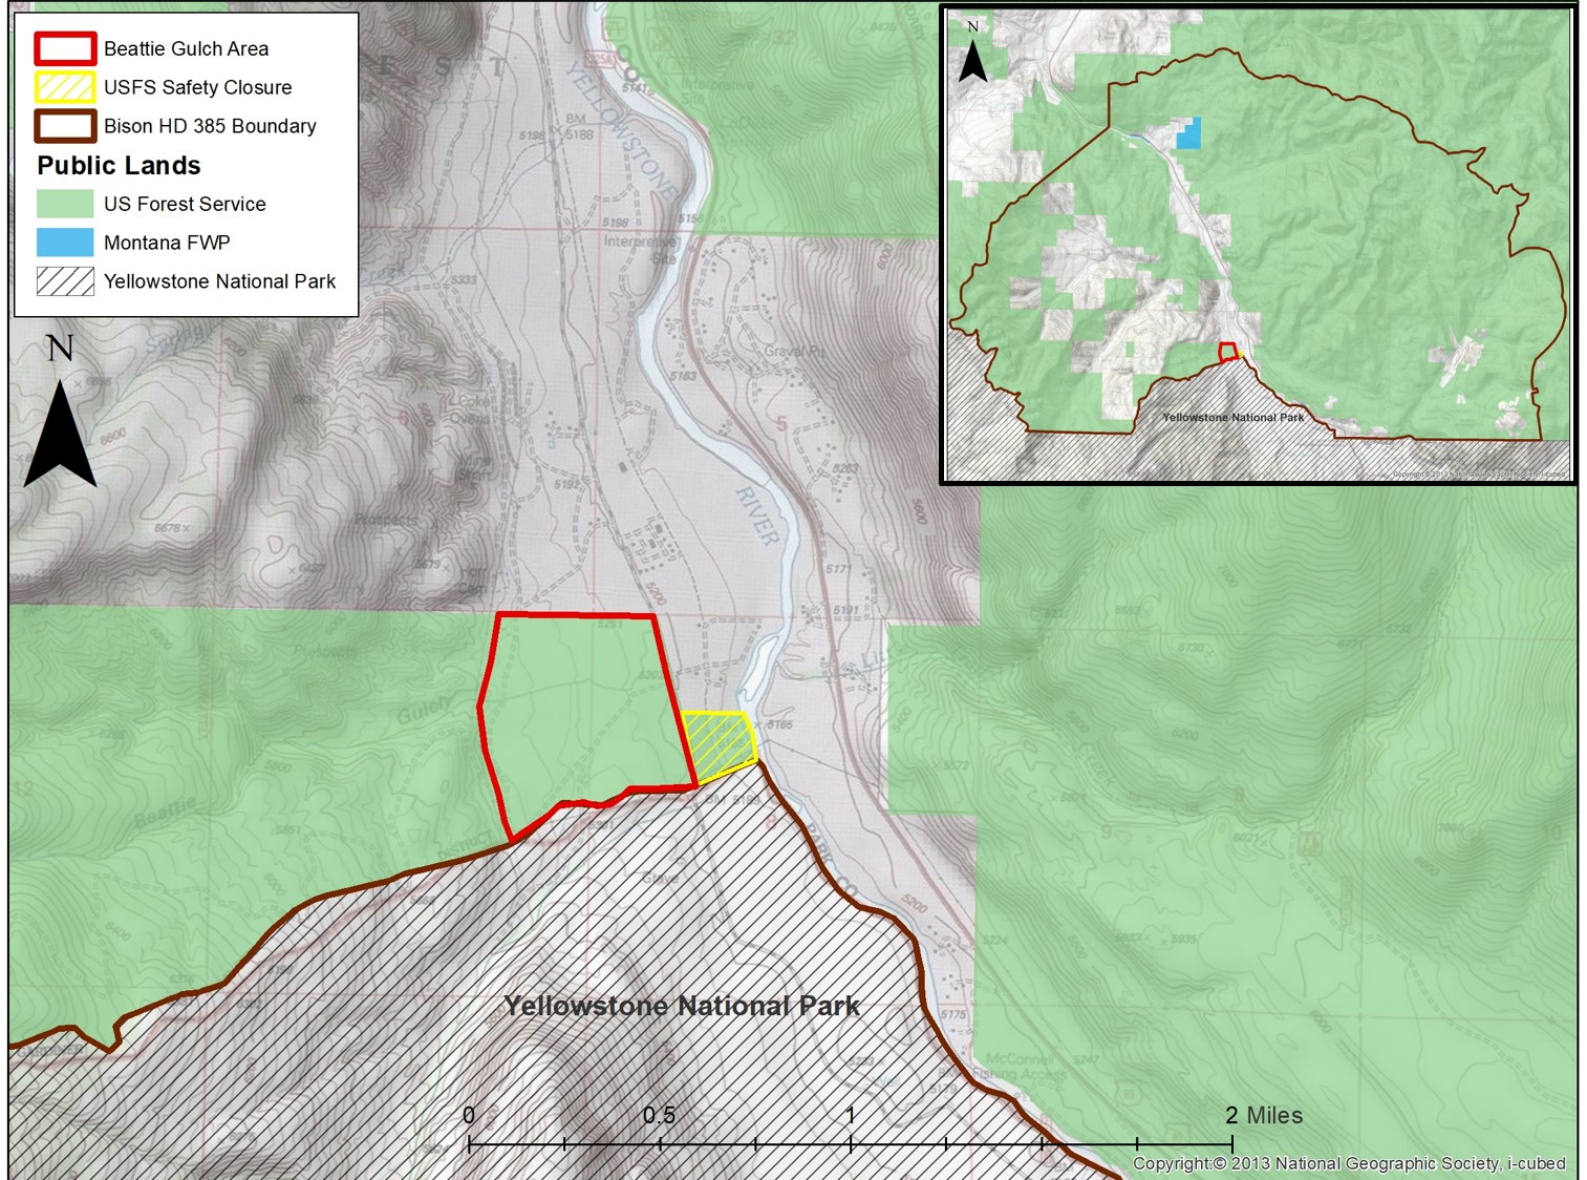

- Beattie Gulch Area
 - USFS Safety Closure
 - Bison HD 385 Boundary
- Public Lands**
- US Forest Service
 - Montana FWP
 - Yellowstone National Park

0 0.5 1 2 Miles

Copyright © 2013 National Geographic Society, i-cubed